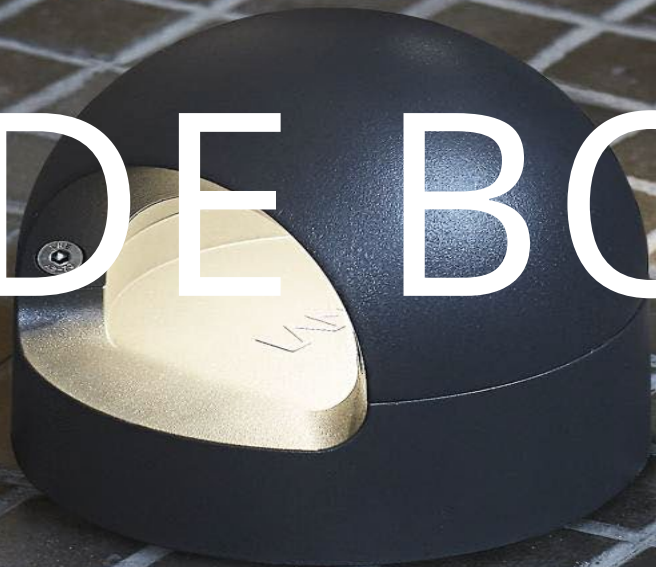

# B-SIDE BOLLARD

BY **LAMP**  
Worktitude for light

**EXPERIENCE**  
BRANDS<sup>®</sup>  
hess GRIVEN WILA LAMP HEDIN Vulkan

# B-SIDE BOLLARD

## SAFETY

Subtle accent lighting with a concealed light source

# B-SIDE BOLLARD

SECURE

Anti-vandal solution. IP65 & IK10

Hospital Universitari Sant Joan de Reus