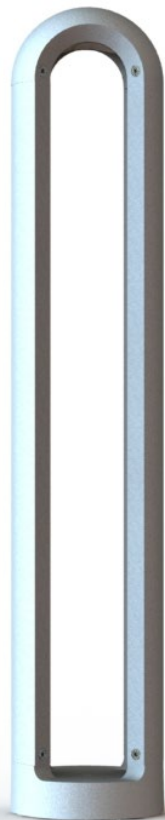

# B-SIDE BOLLARD

BY **LAMP**  
Worktitude for light

**EXPERIENCE**  
BRANDS<sup>®</sup>  
hess GRIVEN WILA LAMP HEDIN Vulkan

# B-SIDE BOLLARD

## SAFETY

Subtle accent lighting with a concealed light source