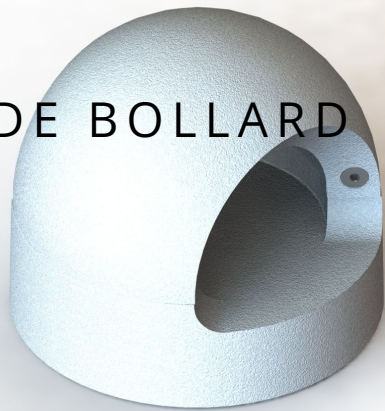

# B-SIDE BOLLARD

BY **LAMP**  
Worktitude for light

**EXPERIENCE**  
BRANDS<sup>®</sup>  
hess GRIVEN WILA LAMP HEDIN Vulkan

# B-SIDE BOLLARD

# B-SIDE BOLLARD

SECURE

Anti-vandal solution. IP65 & IK10

Hospital Universitari Sant Joan de Reus